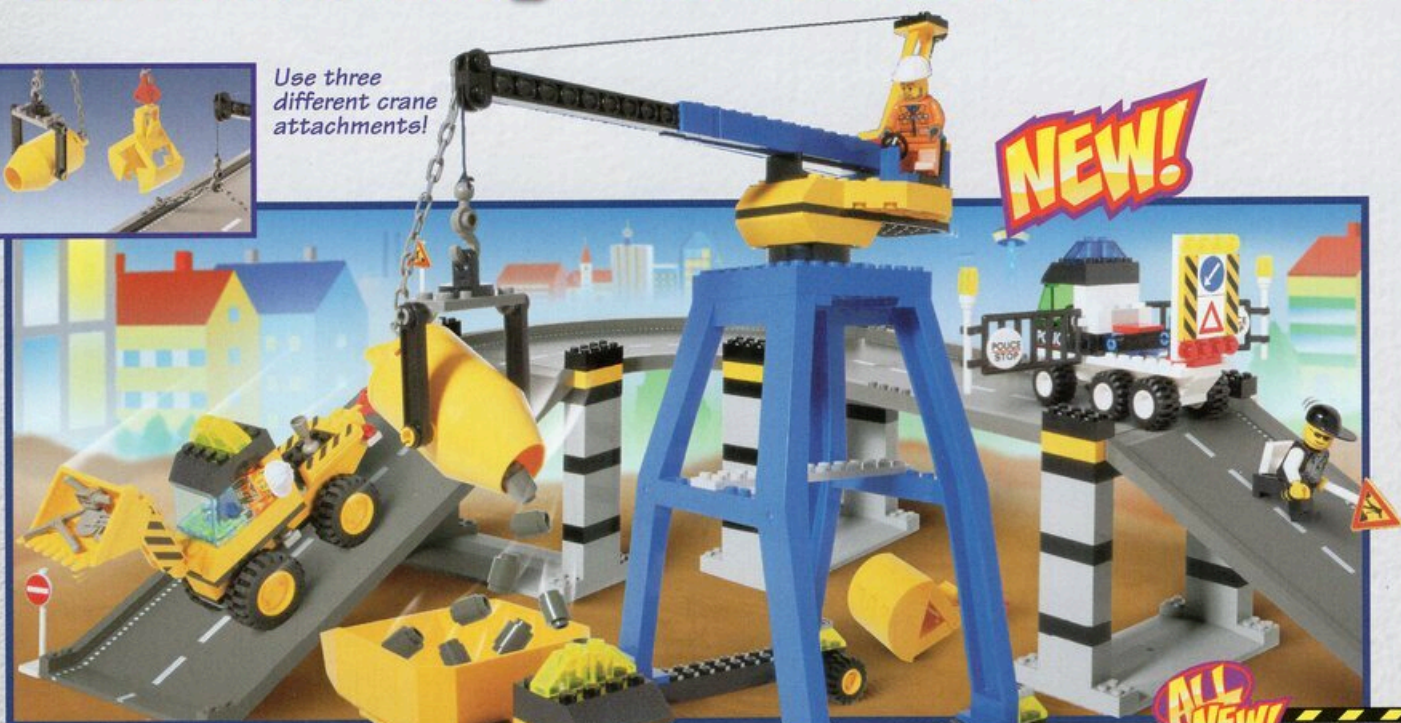

Take two race cars. Add arms that grip. A ball that rolls. And a scoreboard to signal victory. Play against a friend and see who can make the most goals. Other guy got the ball? Smash into him and see if you can knock it free. It's fast, it's rough, and it's fun! Includes two racecars, two drivers, a referee and a ball. Ages 7-12. 280 pieces. #6713 Grip-n-Go Challenge \$29.99 **CLUB**

You get to keep score.

Push down to grab the ball - squeeze to release.

KEEP YOUR TOWN SAFE

...with hard-working construction and rescue crews!

Use three different crane attachments!

NEW!

A. You're building a highway overpass!

You'll need all kinds of construction trucks to do this job — like a dump truck, shovel and crane. You'll also need a hardworking crew! Load the crane, lift it up and up, swing the arm around then release the load on the overpass ramp. Includes four construction workers and a police officer to direct traffic.

Ages 5-12. 43 pieces.

#6429 Blaze Responder \$12.99 **CLUB**

NEW!

C. Raise the boom to save the day!

When there's a big blaze, you need a truck that can reach high places. The boom telescopes out to twice its regular length and rotates a full 360 degrees. You have all kinds of tools for daring rescues, plus special feet stabilize the truck — just like the real thing! Includes three firefighters.